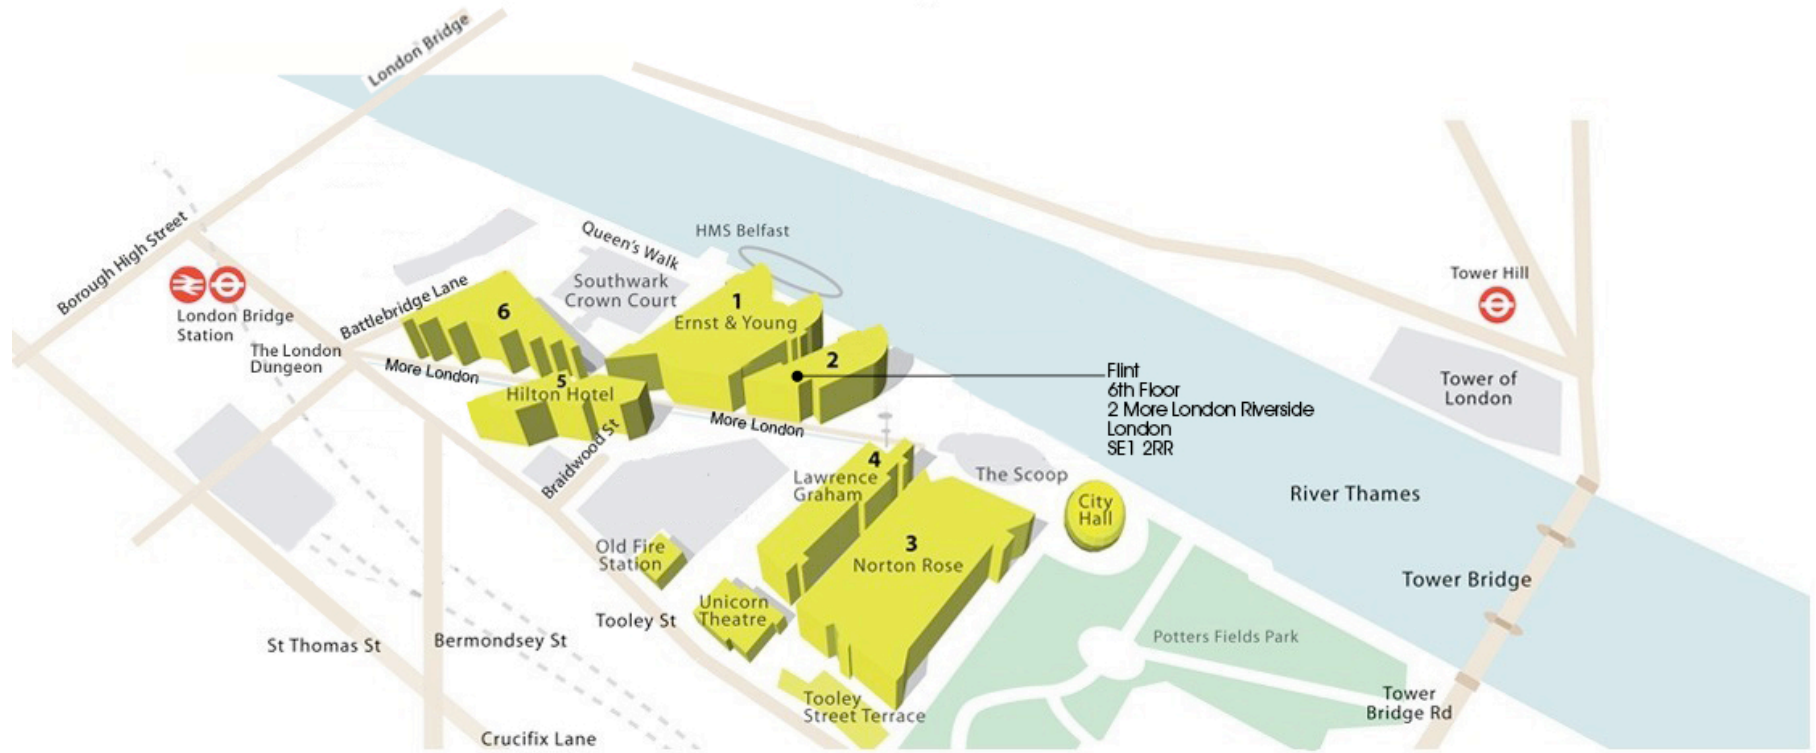

Flint®

How to find us

Location

6th Floor
 2 More London Riverside
 London SE1 2RR
 +44 (0)20 7234 5888
 studio@flintlondon.com
 www.groupflint.com

On foot

From Tooley Street, enter More London to the left of the Hilton Hotel. Head towards Tower Bridge and 2 More London Riverside is the last building on your left.

Parking

BY ARRANGEMENT ONLY
 c/o Visit London
 Accessed via Braidwood Street, off Tooley St. Please supply vehicle registration in advance
 Go to Loading Bay E.

Cab drop-off / pick-up

Outside Southwark Crown Court, accessed via Battlebridge Lane.
 From the drop-off point, Flint can be reached on foot via More London.